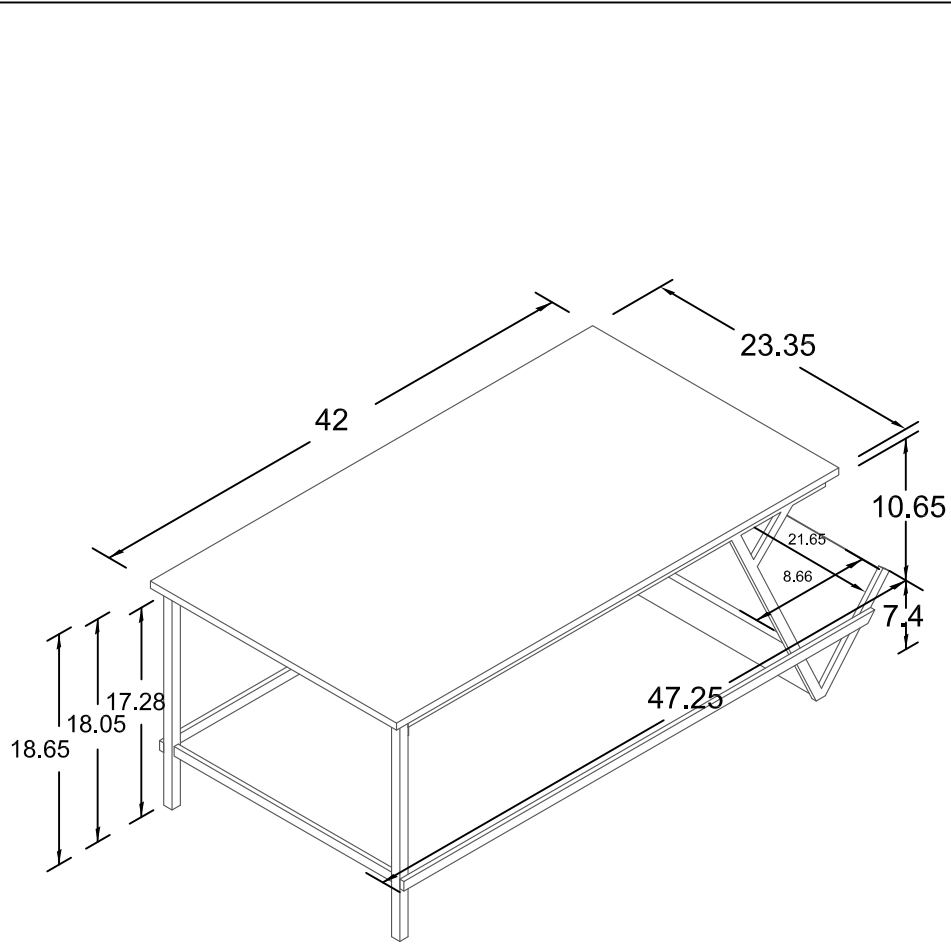

Coffee Table 3585XXCOM

Wood Breakdown:
PB:66.7%
Total Storage: 0 cubic feet

Overall Product Size:
47.25"W x 23.35"D x 18.65"H
120.0cm W x 59.3cm D x 47.4cm H

Maximum Weight Capacities
Unit Weight: 27.8 lbs (12.6 kg)