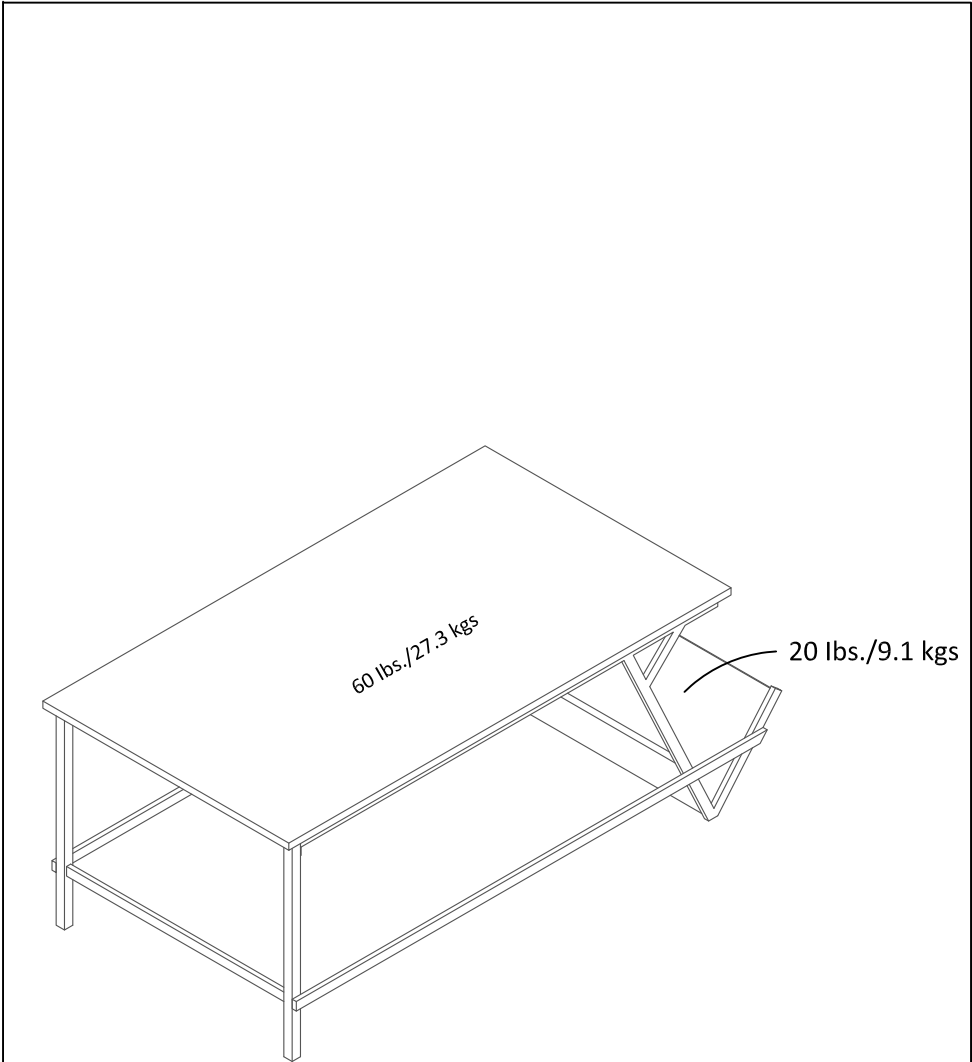

Coffee Table 3585XXCOM

Wood Breakdown:
PB:66.7%
Total Storage: 0 cubic feet

Overall Product Size:
47.25"W x 23.35"D x 18.65"H
120.0cm W x 59.3cm D x 47.4cm H

Maximum Weight Capacities
Unit Weight: 27.8 lbs (12.6 kg)